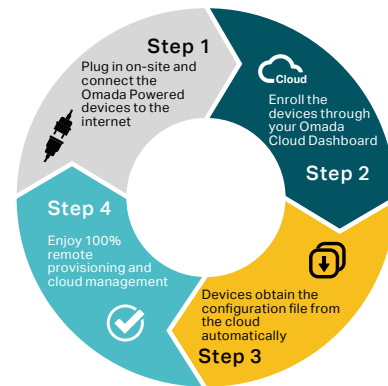

Omada's Software Defined Networking (SDN) platform integrates network devices, including access points, switches, and routers, providing 100% centralized cloud management—all controlled from a single interface.

Hassle-Free Centralized Cloud Management

100% centralized cloud management of access points, switches, routers, and more from different sites—all controlled from a single interface anywhere, anytime. Batch configuration and remotely firmware updates greatly benefit the maintenance.

AI-Driven Technology for Stronger Performance and Easy Network Maintenance*

Auto Channel Selection and Power Adjustment

Provide powerful wireless performance while greatly reducing Wi-Fi interference by automatically adjusting the channel settings and transmission power levels of neighboring APs in the same network.

Intelligent Network Analysis, Warning, and Optimization**

- Analyze potential network problems and receive optimization suggestions for higher network efficiency.
- Locate network faults, warn and notify users, and generate solutions for lower network risk.