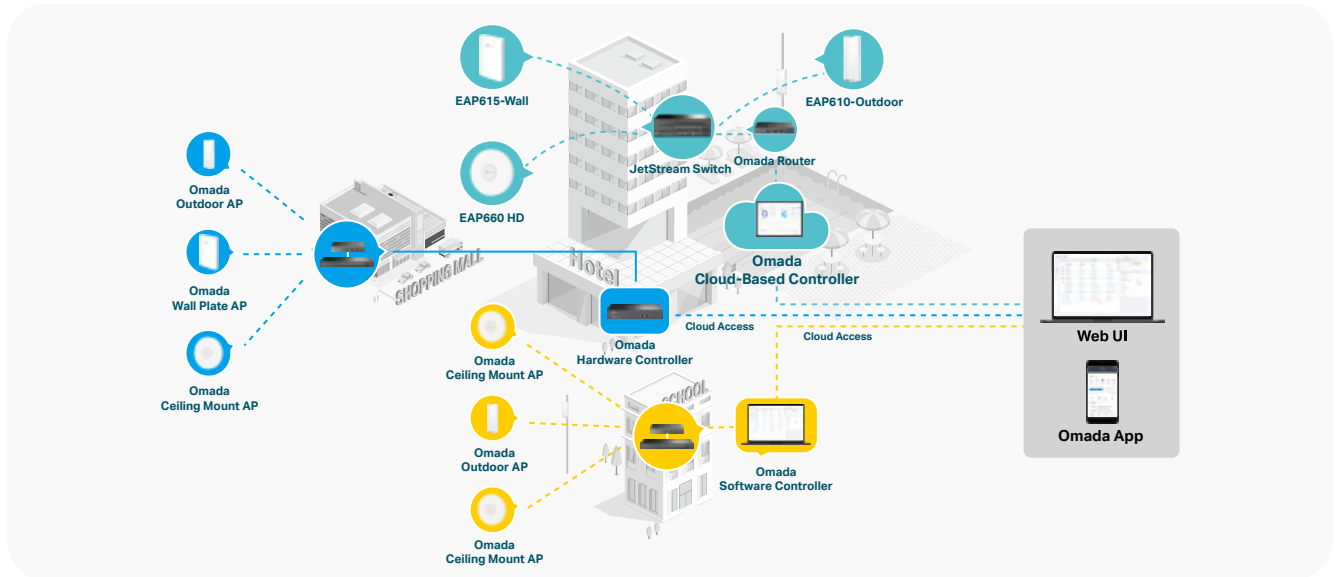

TP-Link Omada

The Smarter Cloud Solution for Business Networking

Hospitality | Education | Retail | Office | and More

Access Points, Switches, Routers, Controllers

Omada—Smarter Cloud Solution for Business Networking

Omada's Software Defined Networking (SDN) platform integrates network devices, including access points, switches, and routers, providing 100% centralized cloud management—all controlled from a single interface.

Hassle-Free Centralized Cloud Management

100% centralized cloud management of access points, switches, routers, and more from different sites—all controlled from a single interface anywhere, anytime. Batch configuration and remotely firmware updates greatly benefit the maintenance.

Zero-Touch Provisioning*

There's no need to send out an engineer for configuration with Omada Cloud, ensuring a more efficient deployment at a lower cost. Omada zero-touch deployment allows you to remotely deploy and configure multi-site networks.